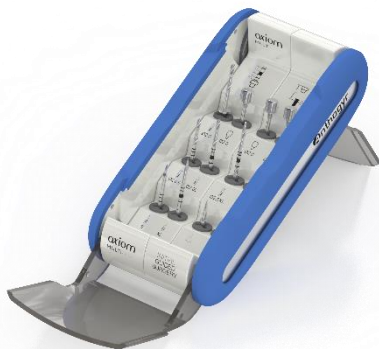

### INTEGRAL Guided surgery

coDiagnostiX®

**smop**  
powered by **swissmeda**

**3shape**   
Implant Studio Ready

 **3DIEMME**  
BIOIMAGING TECHNOLOGIES  
**RealGUIDE™**  
UNIVERSAL OPEN SYSTEM

### INITIAL Guided surgery

coDiagnostiX®

**smop**  
powered by **swissmeda**

**3shape**   
Implant Studio Ready

 **3DIEMME**  
BIOIMAGING TECHNOLOGIES  
**RealGUIDE™**  
UNIVERSAL OPEN SYSTEM

 **BlueSkyPlan.com**  
Powered by BlueSkyBio.com